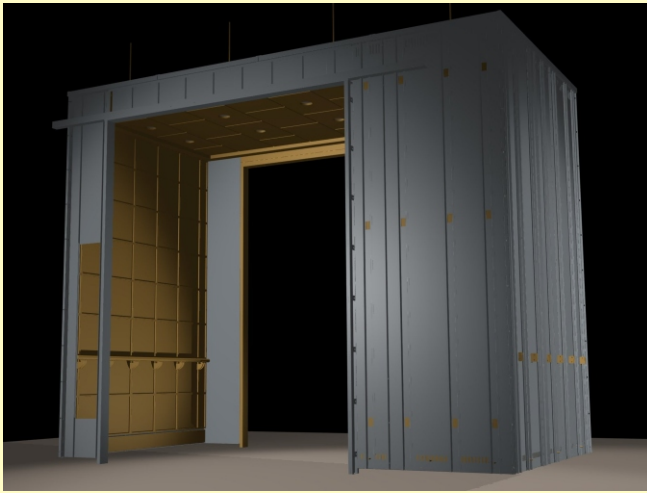

CABS

DETROIT INSTITUTE OF FINE ARTS

5220 N.W 72 Ave. Bay #4 Miami, FL 33166.
Ph : (954) 636 2459. (954) 326 9862
Fx: (954) 636 8142 E-Mail: jps@vertical-fusion.com
www.vertical-fusion.com

Customer: City Elevator
Capacity : 12.000 Lbs/50 Passengers
Dimensions: 14"Wx8"Wx11"High.(4.27mDx3.36mH)
Finish: Oxidized 9010 Bronze
Doors: Two Speed Center Opening 8'Wx10'H.(2.44mx3.05m)
Front and Rear Entrance